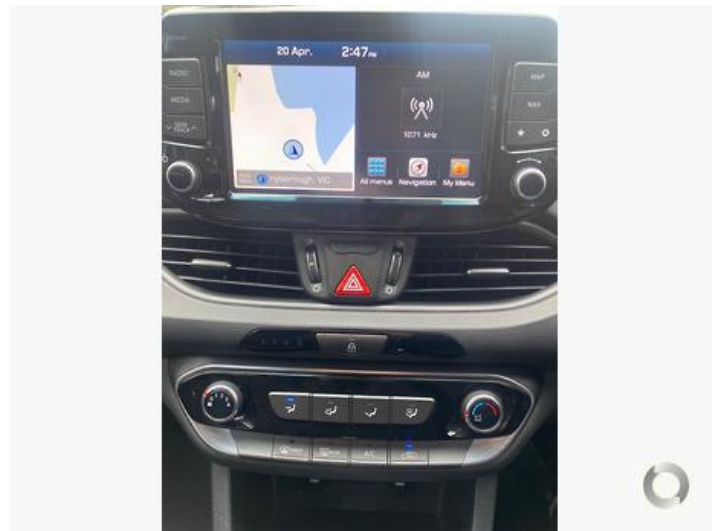

Description

ONE OWNER, FULL SERVICE HISTORY, 2 KEYS, ECONOMICAL, SAT NAV, PACKED WITH SAFETY FEATURES, WE ARE LOCATED IN MARY_BOROUGH COUNTRY VIC.

Photos

Features

12V Socket(s) - Auxiliary
Airbag - Passenger
Airbags - Head for 1st Row Seats (Front)
Airbag - Knee Driver
Airbags - Side for 1st Row Occupants (Front)
Alarm
Smart Device Integration - Apple CarPlay
Armrest - Rear Centre (Shared)
Adjustable Steering Col. - Tilt & Reach
Audio - Aux Input Socket (MP3/CD/Cassette)
16" Alloy Wheels
Body Colour - Door Handles
Body Colour - Bumpers
Bluetooth System
Bottle Holders - 2nd Row
Camera - Rear Vision
Cargo Tie Down Hooks/Rings
Cup Holders - 2nd Row
Disc Brakes Rear Solid
Radio - Digital (DAB+)
Door Pockets - 2nd row (rear)
EBD (Electronic Brake Force Distribution)
Power Door Mirrors - Heated
Grab Handle - Passengers Side
Handbrake - Fold Down
Headlamps Automatic (light sensitive)
Headrests - Adjustable 1st Row (Front)
Illuminated - Entry/Exit with Fade
Multi-function Control Screen - Colour
Power Windows - Front & Rear
Parking Assist - Graphical Display
Central Locking - Remote/Keyless
Seatbelt - Adjustable Height 1st Row
Seatbelt - Pretensioners 1st Row (Front)
Seats - 2nd Row Split Fold
Spare Wheel - Full Size Alloy Wheel
6 Speaker Stereo
Sunvisor - Illuminated Vanity Mirrors Dual
Control - Traction
Rear Wiper/Washer
Leather Look - Gear Knob
Map/Reading Lamps - for 1st Row
Airbag - Driver
Air Conditioning
Airbags - Head for 2nd Row Seats
ABS (Antilock Brakes)
Air Conditioning - Pollen Filter
Smart Device Integration - Android Auto
Smart Device App Display/Control
Armrest - Front Centre (Shared)
Control - Electronic Stability
Audio - Aux Input USB Socket
Brake Assist
Body Colour - Exterior Mirrors Partial
Brake Emergency Display - Hazard/Stoplights
Bottle Holders - 1st Row
Cruise Control
Chrome Grille Surround
Cup Holders - 1st Row
Disc Brakes Front Ventilated
Driving Mode - Selectable
Door Pockets - 1st row (Front)
Daytime Running Lamps - LED
Power Door Mirrors - Folding
Grab Handles - 2nd Row
GPS (Satellite Navigation)
Hill Holder
Headlamps - See me home
Headrests - Adjustable 2nd Row x3
Engine Immobiliser
Multi-function Steering Wheel
Control - Park Distance Rear
Power Steering - Electric Assist
Spoiler - Rear Roof Mounted
Seatbelt - Load Limiters 1st Row (Front)
Storage Compartment - Centre Console 1st Row
Sunglass Holder
Seatback Pockets - 1st Row (Front) seats
Seat - Height Adjustable Driver
Trip Computer
Tyre Pressure Monitoring - with logging/display
Audio - Input for iPod
Leather Look - Steering Wheel